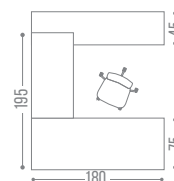

CONSULTA LA TABLA DE
MEDIDAS
MATERIALES
Y COLORES