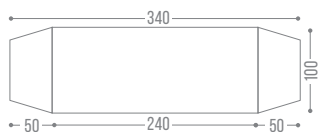

MESA DE JUNTAS RECTANGULAR ESTRUCTURA CROMADA

MESAS DE JUNTAS

✓ EN MELAMINA 19 MM

UR-730R	200X100X75
UR-732R	280X100X75
UR-734R	340X100X75
UR-736R	460X100X75
UR-738R	580X100X75

✓ EN LPAP 19 MM

UR-730LR	200X100X75
UR-732LR	280X100X75
UR-734LR	340X100X75
UR-736LR	460X100X75
UR-738LR	580X100X75